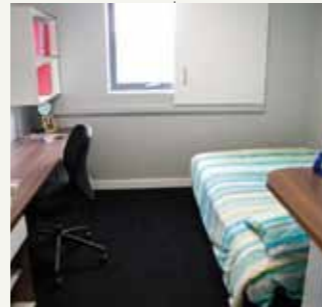

The accommodation buildings are semi-modern buildings with three floors. They offer common rooms furnished with TV sets and are surrounded by beautiful gardens.

Room types include:

- Single standard rooms
- All rooms are furnished with a bed, desk, chair and wardrobe
- 1-minute walk to the refectory
- 10-minutes walk to the classrooms
- 10-minutes walk to the sports facilities

Living on Campus

Laundry	Towel Linen-Ironing	Cleaning	Common Rooms	Fire	Disability
Laundry facilities available on campus: £2 washer, £1 dryer	Towels are provided. Bed Linen is provided	Bedrooms, bathrooms and common areas are cleaned weekly from Mon-Fri	Common room and TV room available for the students	Students must read the fire rules displayed in the college very carefully and not the location of emergency exits.	Unavailable